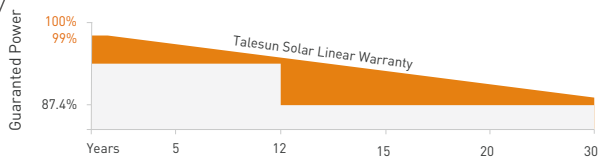

PERFORMANCE WARRANTY

12 Years
Quality Assurance

30 Years
Power Output Guarantee

Linear Performance Warranty